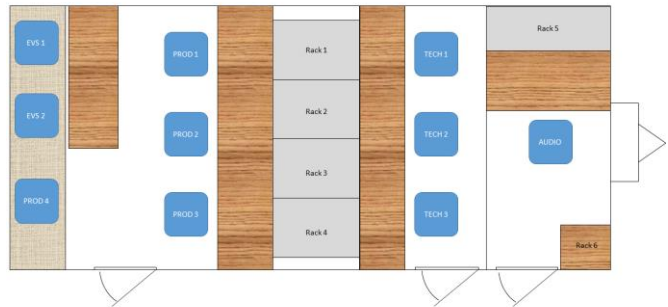

Technical specifications HD1

Length/Width/Height: 840*250*310cm
 Gross weight: 3500kg
 Power: 63A 400V 3-phase (may run with minimum of 32A 400V)

3 separated work areas:
 Production, 6 persons
 Engineering, 3 persons
 Audio, 1 person

Wired for up to 12 cameras and 3x EVS/VTR systems

CAMERA & VIDEO:

- Grass Valley LDK 8000/LDX 80 w/Fischer 1051.
- Ross Vision 2 MD switcher, 1,5ME, 32 ip/16 op.
- Neveon VikinX 96x96 HD video router w/7 internal panels, 1 external panel & web panel software.
- 4x Neveon Flashlink frames w/DA-3GHD, DA-VA, AV-HD-XMUX, DWC-HD, ADC-SDI, DAC-MON.
- Miranda Densite w/3x XVP-1801-UC (Sync/SD-HD) & 3x HDC-1801 (HD-SD/DA).
- AJA FR1 w/3x RH10UC (Sync/SD-HD).
- 2x Avitech / Decimator Multiviewer 16 ip/2 op & 6 ip/2 op.
- 3x 21" JVC LCD monitor, 1x 40" Samsung LED, 1x 17" Sony OLED, 1x 17" Panasonic LCD, 2x 24" LCD, 1x 32" LED, 2x 7" LCD.
- 3x DK PT0760M Waveform HD monitors.
- 1x P2 recorder AG-HPD24.
- 1x NewTek 3play 4+2ch. ISO recorder/player & slow motion system.
- Ross Xpression Studio GO graphics machine.
- 2x Evertz 5600MSC Sync generator.
- 1x Evertz ACO2 Automatic Changeover w/GPS.

INTERCOM & AUDIO:

- Trilogy Mercury 32x32 master station.
- 7 internal panels.
- 3 external panels.
- 6x Icom F-2000D handheld radios w/Peltor headsets.
- Yamaha M7CL 48 digital audio mixer w/16x AES ip, 16x AES op, 48 analog mic/line ip, 16x analog line op.
- iPad control software for Yamaha M7CL mixer.
- Neveon SL-A1616 Analog stereo audio router, 16x16.
- Neveon SL-AD1616 Digital audio router, 16x16.
- 2x Neveon Flashlink frames w/DA-AA, DA-AES, ADC-AES, DAC-AES, XMUX, DWC-HD-DMUX.